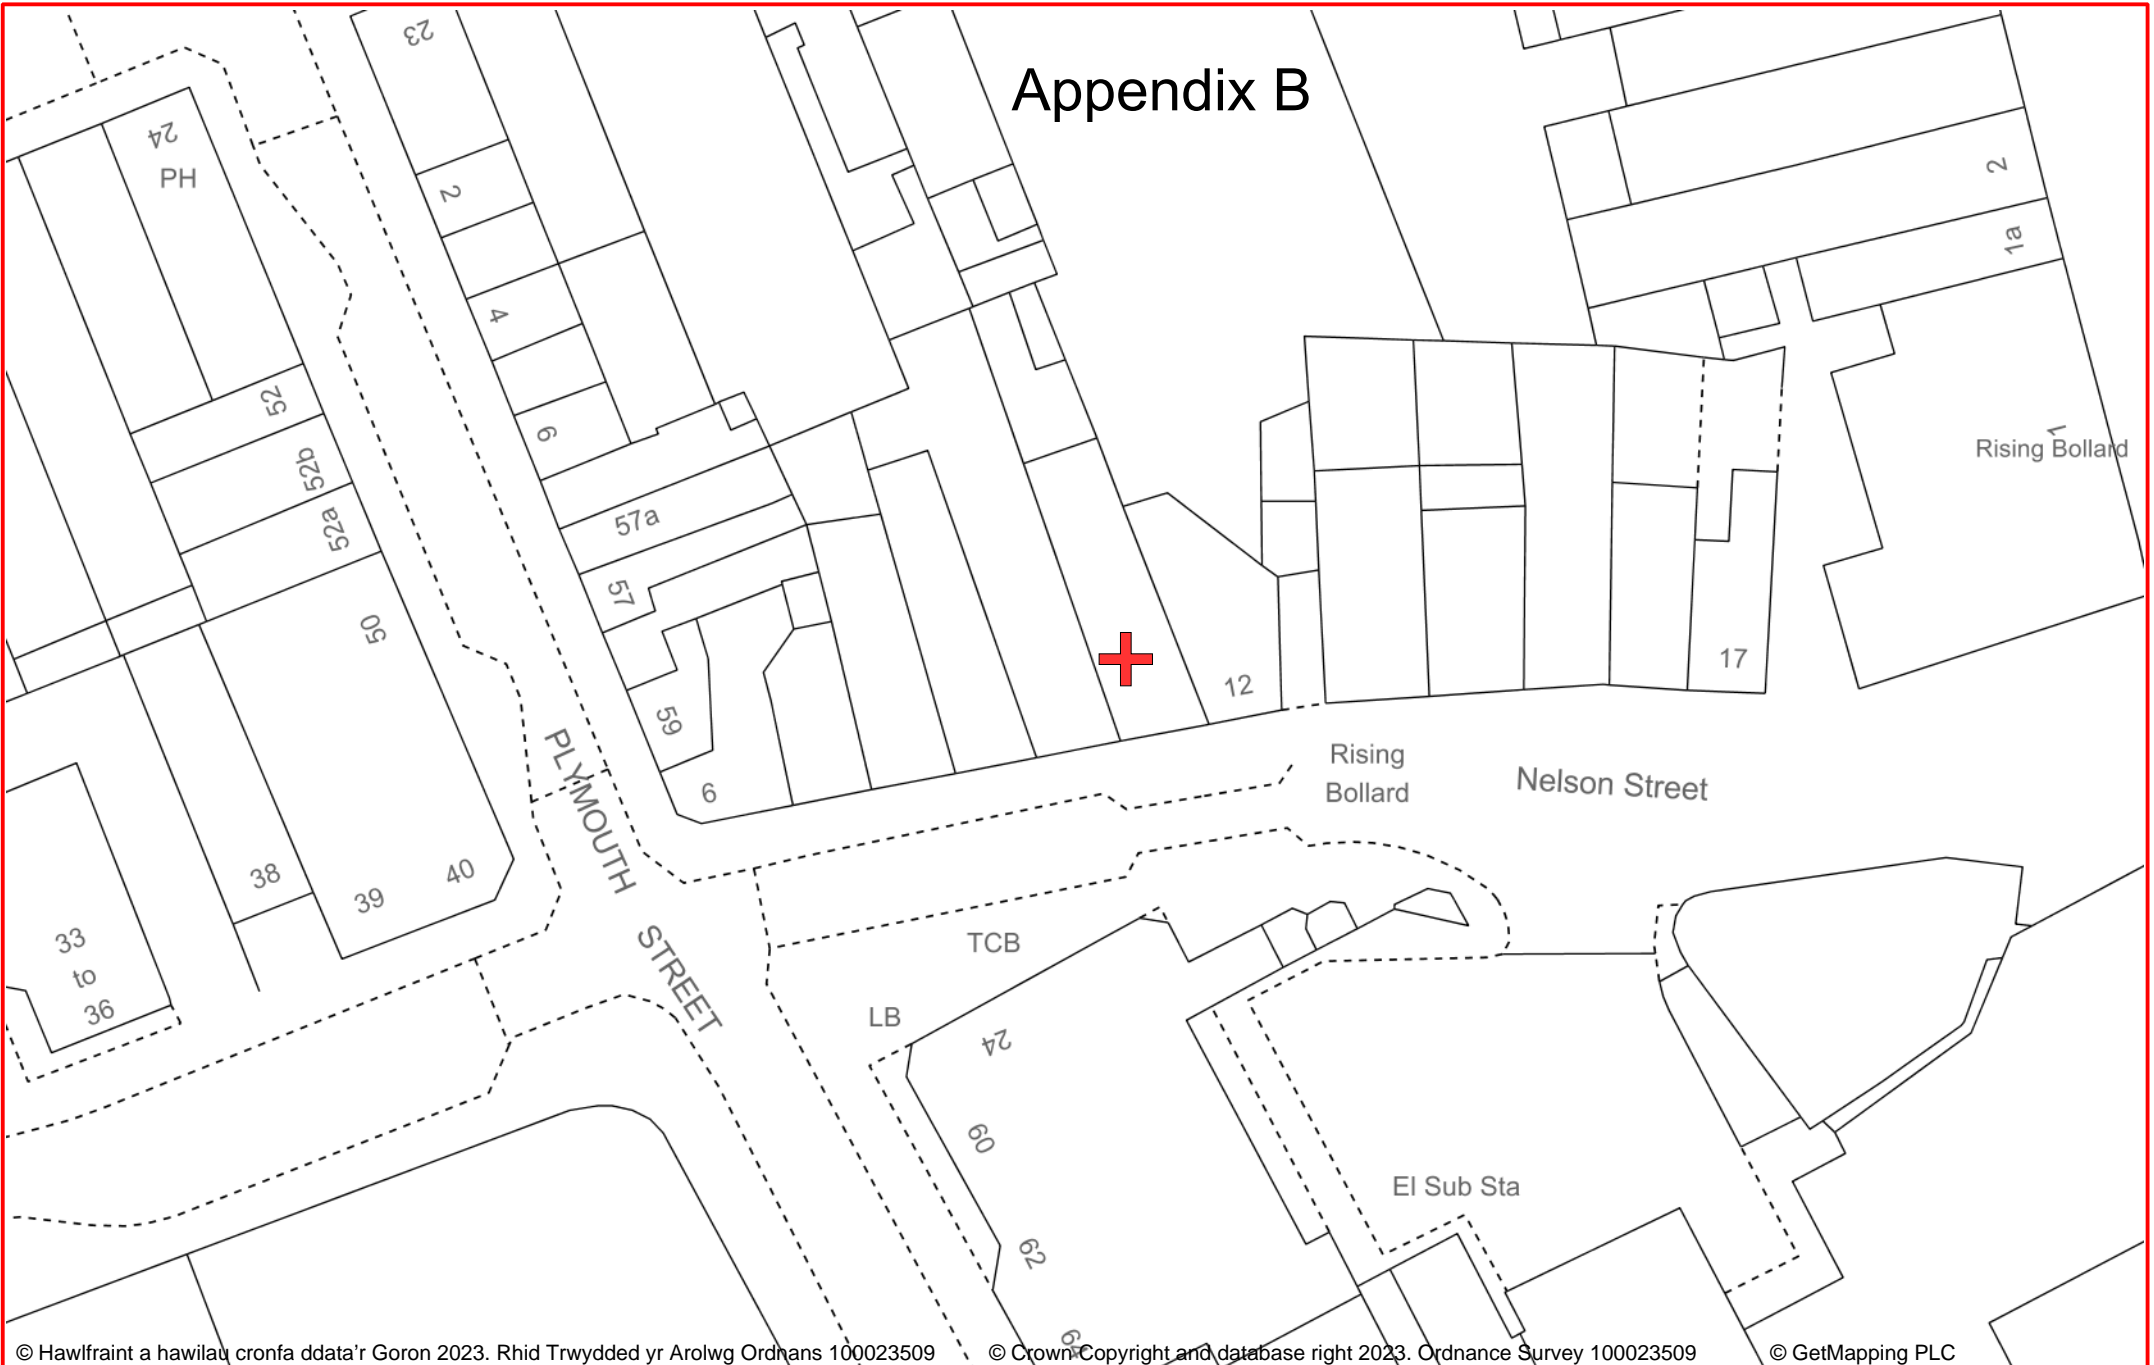

# Appendix B

© Hawlfraint a hawilau cronfa ddata'r Goron 2023. Rhid Trwydded yr Arolwg Ordnans 100023509

© Crown Copyright and database right 2023. Ordnance Survey 100023509

© GetMapping PLC

Cyngor **Abertawe**  
**Swansea** Council

This plan is for illustrative purposes only and should not be used as a legal document.

GeoDiscoverer

Scale: 1:500  
Date: 07/11/2023  
Created by: Annie.Davies